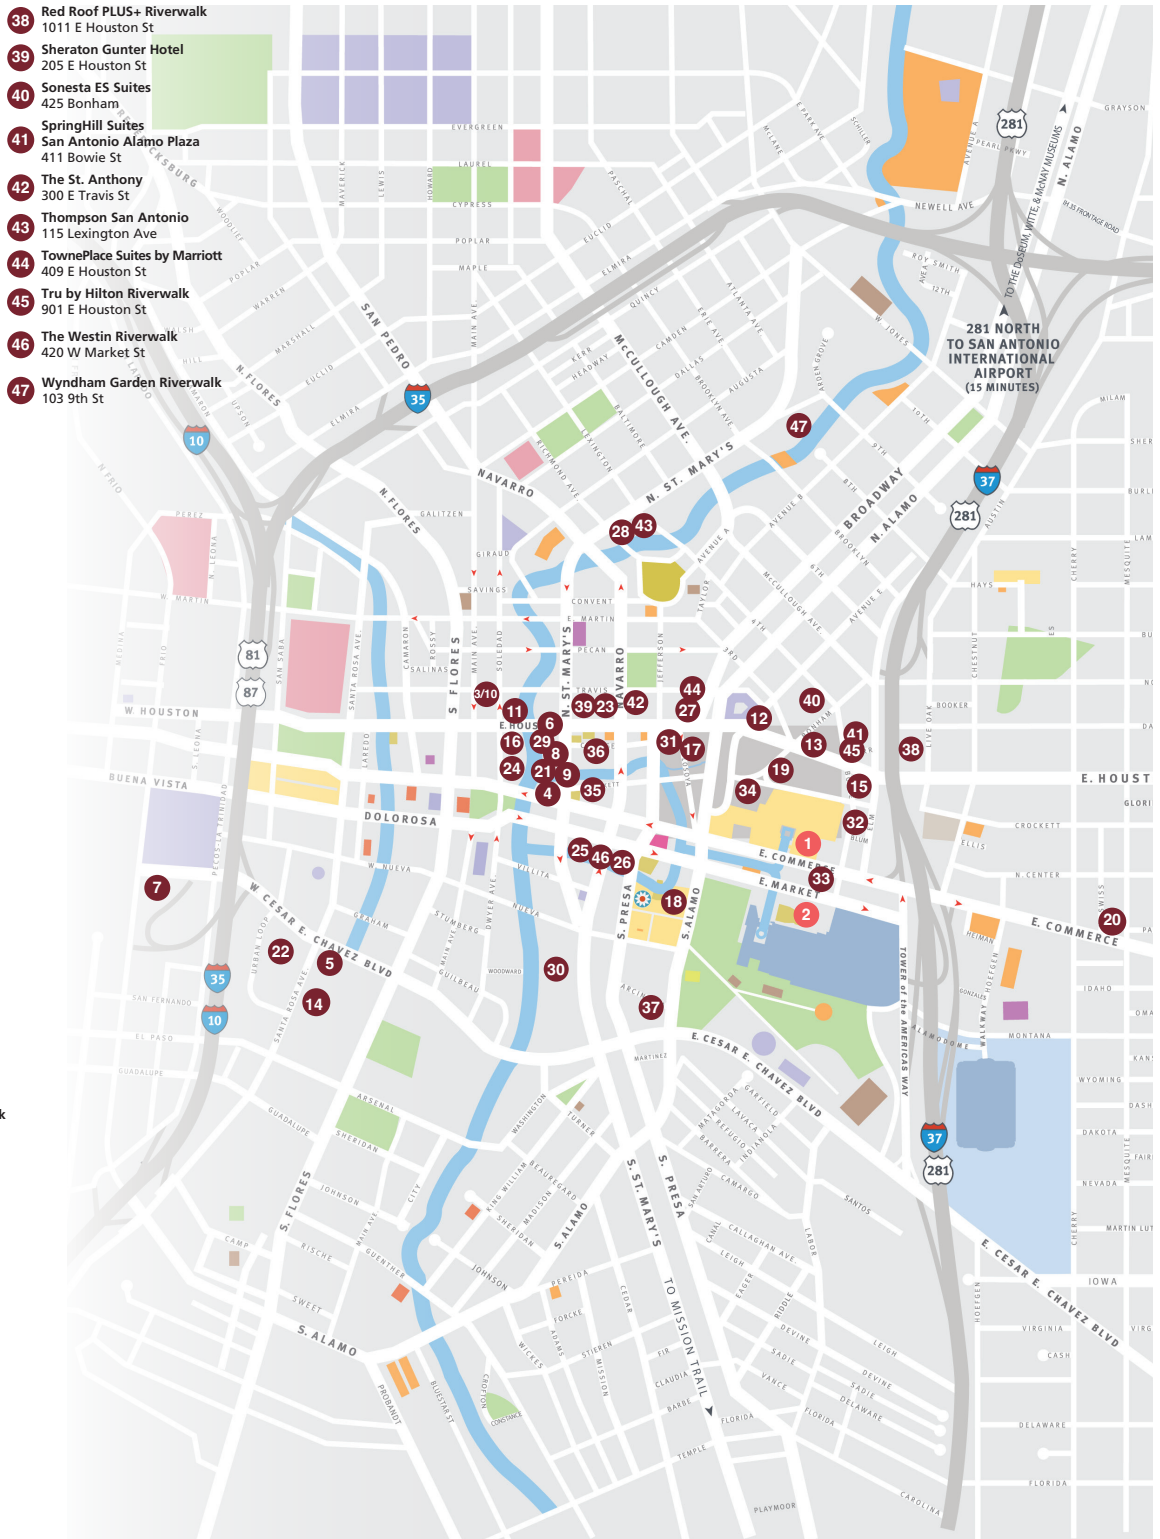

Downtown San Antonio Hotel Map

- 1 Marriott Rivercenter
101 Bowie St
- 2 Grand Hyatt San Antonio
600 E Market St
- 3 AC Hotel by Marriott
San Antonio Riverwalk
111 Soledad St
- 4 Canopy by Hilton Riverwalk
123 N St. Mary's St
- 5 Courtyard by Marriott
San Antonio Market Square
600 S Santa Rosa Ave
- 6 Courtyard by Marriott
San Antonio Riverwalk
207 N St. Mary's St
- 7 DoubleTree by Hilton
San Antonio Downtown
502 W César E Chávez Blvd
- 8 Drury Inn & Suites Riverwalk Hotel
201 N St. Mary's St
- 9 Drury Plaza Hotel
San Antonio Riverwalk
105 S St. Mary's St
- 10 Element San Antonio Riverwalk
111 Soledad St
- 11 Embassy Suites
San Antonio Riverwalk
125 E Houston St
- 12 The Emily Morgan Hotel
705 E Houston St
- 13 Fairfield Inn & Suites San Antonio
Alamo Plaza
422 Bonham
- 14 Fairfield Inn & Suites San Antonio Market
Square
620 S Santa Rosa St
- 15 Hampton Inn San Antonio
Riverwalk
414 Bowie St
- 16 Hampton Inn & Suites
San Antonio Riverwalk
118 Soledad St
- 17 Hilton Garden Inn San Antonio
Riverwalk
408 E Houston St
- 18 Hilton Palacio del Rio Hotel
200 S Alamo St
- 19 The Historic Crockett Hotel
320 Bonham
- 20 Holiday Inn Express Rivercenter
1309 E Commerce St
- 21 Holiday Inn Riverwalk
217 N St. Mary's St
- 22 Holiday Inn San Antonio Market Square
318 W César E. Chávez Blvd
- 23 Home2 Suites by Hilton Downtown
603 Navarro St
- 24 Home2 Suites by Hilton San Antonio
Riverwalk
118 Soledad St
- 25 Homewood Suites by Hilton Riverwalk
432 W Market St
- 26 Hotel Contessa Luxury Suites on the
Riverwalk
306 W Market St
- 27 Hotel Gibbs
105 N Alamo St
- 28 Hotel Indigo San Antonio Riverwalk
830 N St. Mary's St
- 29 Hotel Valencia Riverwalk
150 E Houston St
- 30 Hyatt Place San Antonio Riverwalk
601 S St. Mary's St
- 31 Hyatt Regency San Antonio Riverwalk
123 Losoya St
- 32 La Quinta Inn & Suites
San Antonio Riverwalk
303 Blum St
- 33 Marriott Riverwalk
889 E Market St
- 34 Menger Hotel
204 Alamo Plz
- 35 Mokara Hotel & Spa
212 W Crockett St
- 36 Omni La Mansión del Rio
112 College St
- 37 Plaza San Antonio
555 S Alamo St