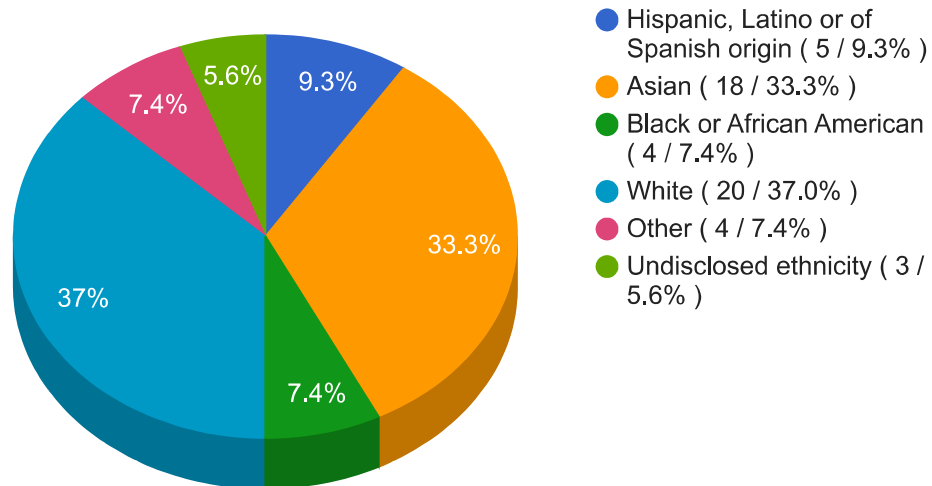

Matches by Preference Selection - All Matched Applicants

Matches by Preference Selection - Chief Residents (US)

Matches by Preference Selection - Chief Residents (CAN)

Matches by Preference Selection - International Medical Students & Graduates

All Applicants By Ethnicity - Primary Ethnicity Only

Matched Applicants by Ethnicity - Primary Ethnicity Only

Program Statistics - 2027 Endourology Fellowship Match

Visible to auditors

Programs - Matched vs Unmatched