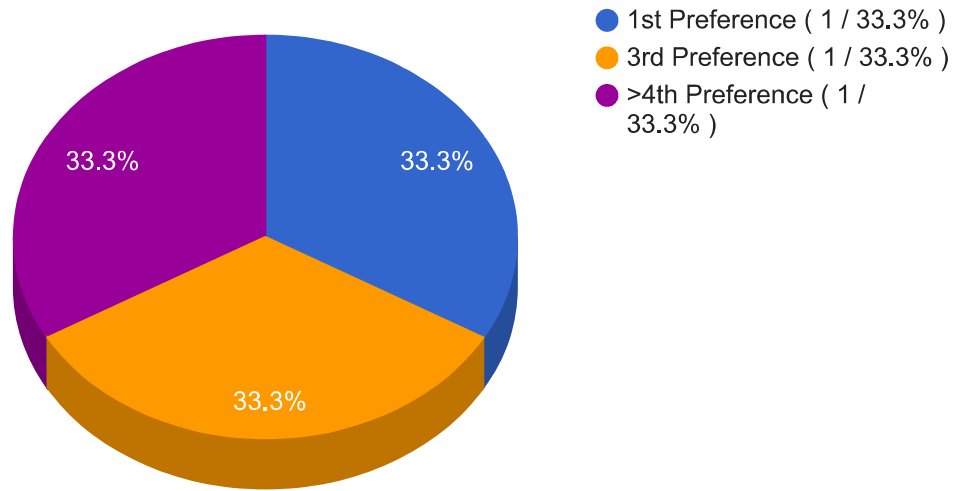

Average Names on Program Preference Lists	6
Average Names per Vacancy	5
Average Offers per Vacancy	2
Average Offers to Listing Applicants	2
Average Offers to Non-listing Applicants	0
Average Applications Received by Programs	16
Average Interviews Given by Programs	7
Average Names on Matched Applicant Preference Lists	6
Average Names on UnMatched Applicant Preference Lists	5
Average Applications Sent by Applicants	11
Average Interviews Taken by Applicants	5

Total	80	54 (68 %)	26 (33 %)
--------------	----	-----------	-----------

Applicant Statistics - 2027 Endourology Fellowship Match

Visible to auditors

All Applicants By Type

Matched Applicants By Type

Unmatched Applicants By Type

Matches by Preference Selection - All Matched Applicants

Matches by Preference Selection - Chief Residents (US)

Matches by Preference Selection - Chief Residents (CAN)

Matches by Preference Selection - International Medical Students & Graduates