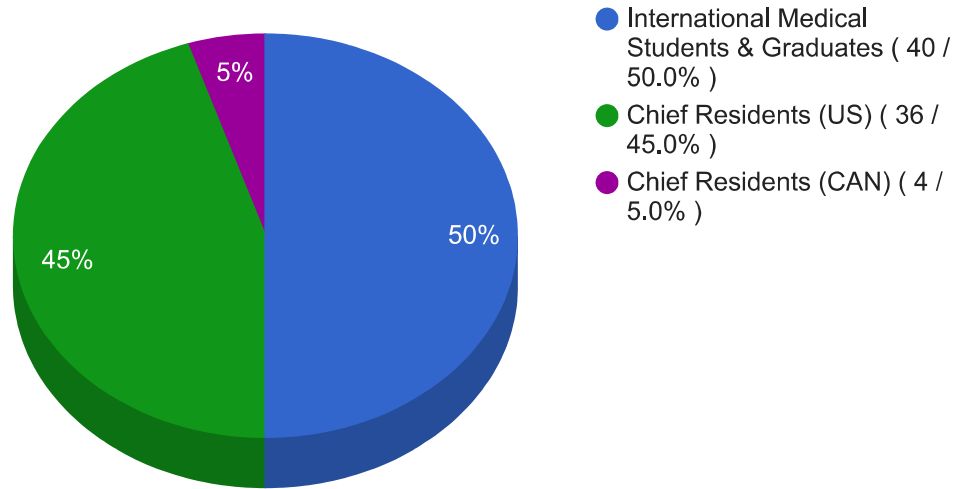

Average Names on Program Preference Lists	6
Average Names per Vacancy	5
Average Offers per Vacancy	2
Average Offers to Listing Applicants	2
Average Offers to Non-listing Applicants	0
Average Applications Received by Programs	16
Average Interviews Given by Programs	7
Average Names on Matched Applicant Preference Lists	6
Average Names on UnMatched Applicant Preference Lists	5
Average Applications Sent by Applicants	11
Average Interviews Taken by Applicants	5

	Total	Matched	Unmatched
Chief Residents MD(US & CAN)	40	36 (90 %)	4 (10 %)
International MD Medical Students and Graduates	40	18 (45 %)	22 (55 %)
Total	80	54 (68 %)	26 (33 %)

	Total	Matched	Unmatched
Male	68	43 (63 %)	25 (37 %)
Female	12	11 (92 %)	1 (8 %)

Total	80	54 (68 %)	26 (33 %)
--------------	----	-----------	-----------

Applicant Statistics - 2027 Endourology Fellowship Match

Visible to auditors

All Applicants By Type

Matched Applicants By Type

Unmatched Applicants By Type