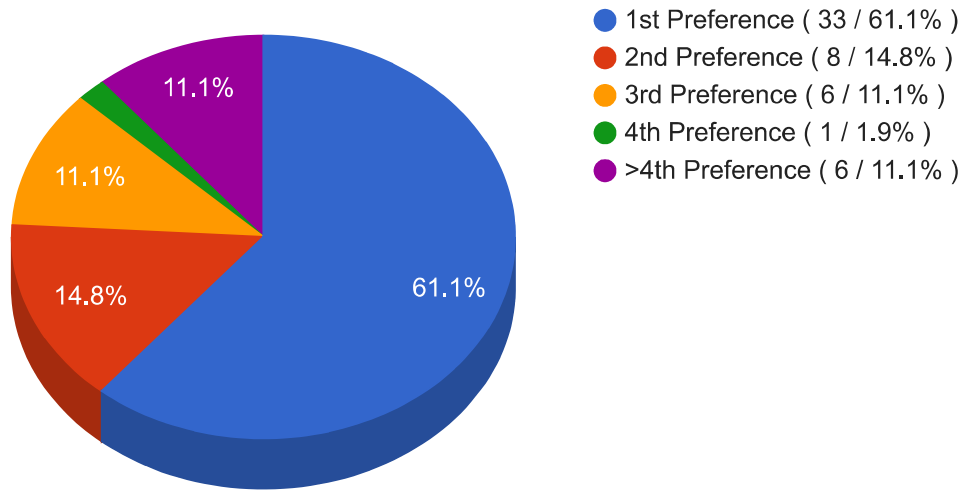

Average Names on Program Preference Lists	6
Average Names per Vacancy	5
Average Offers per Vacancy	2
Average Offers to Listing Applicants	2
Average Offers to Non-listing Applicants	0
Average Applications Received by Programs	16
Average Interviews Given by Programs	7
Average Names on Matched Applicant Preference Lists	6
Average Names on UnMatched Applicant Preference Lists	5
Average Applications Sent by Applicants	11
Average Interviews Taken by Applicants	5

Total	80	54 (68 %)	26 (33 %)
--------------	----	-----------	-----------

Applicant Statistics - 2027 Endourology Fellowship Match

Visible to auditors

All Applicants By Type

Matched Applicants By Type

Unmatched Applicants By Type

Matches by Preference Selection - All Matched Applicants

Matches by Preference Selection - Chief Residents (US)

Matches by Preference Selection - Chief Residents (CAN)

Matches by Preference Selection - International Medical Students & Graduates

All Applicants By Ethnicity - Primary Ethnicity Only

Matched Applicants by Ethnicity - Primary Ethnicity Only

Program Statistics - 2027 Endourology Fellowship Match

Visible to auditors

Programs - Matched vs Unmatched