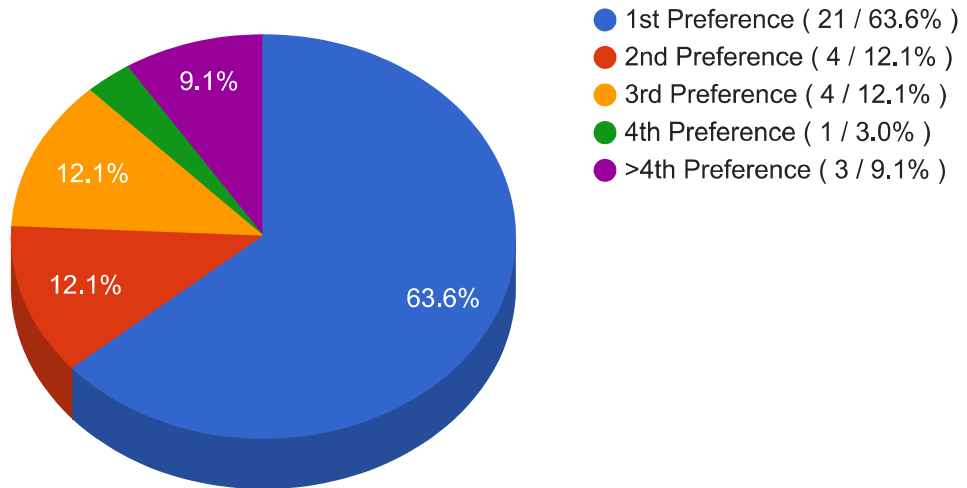

Average Names on Program Preference Lists	6
Average Names per Vacancy	5
Average Offers per Vacancy	2
Average Offers to Listing Applicants	2
Average Offers to Non-listing Applicants	0
Average Applications Received by Programs	16
Average Interviews Given by Programs	7
Average Names on Matched Applicant Preference Lists	6
Average Names on UnMatched Applicant Preference Lists	5
Average Applications Sent by Applicants	11
Average Interviews Taken by Applicants	5

Total	80	54 (68 %)	26 (33 %)
--------------	----	-----------	-----------

Applicant Statistics - 2027 Endourology Fellowship Match

Visible to auditors

All Applicants By Type

Matched Applicants By Type

Unmatched Applicants By Type

Matches by Preference Selection - All Matched Applicants

Matches by Preference Selection - Chief Residents (US)

Matches by Preference Selection - Chief Residents (CAN)

Matches by Preference Selection - International Medical Students & Graduates