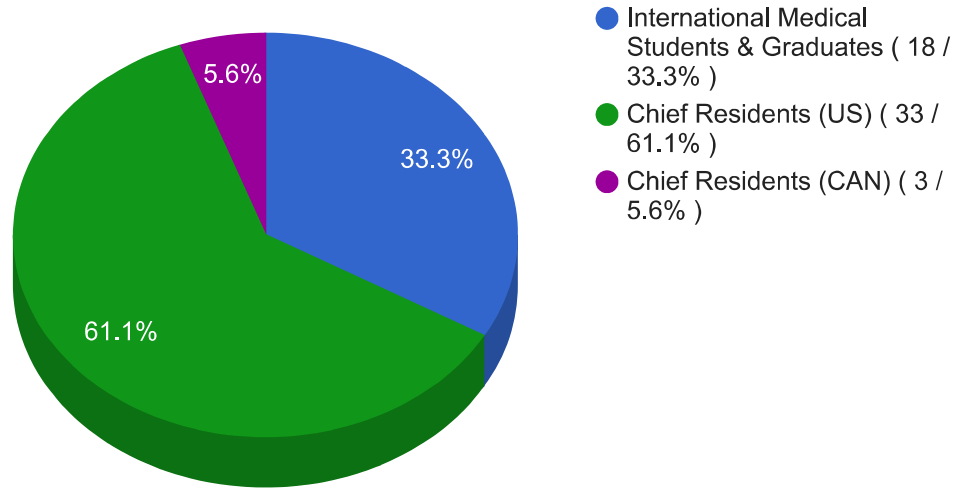

Total	80	54 (68 %)	26 (33 %)
--------------	----	-----------	-----------

Applicant Statistics - 2027 Endourology Fellowship Match

Visible to auditors

All Applicants By Type

Matched Applicants By Type

Unmatched Applicants By Type

Matches by Preference Selection - All Matched Applicants

Matches by Preference Selection - Chief Residents (US)

Matches by Preference Selection - Chief Residents (CAN)

Matches by Preference Selection - International Medical Students & Graduates