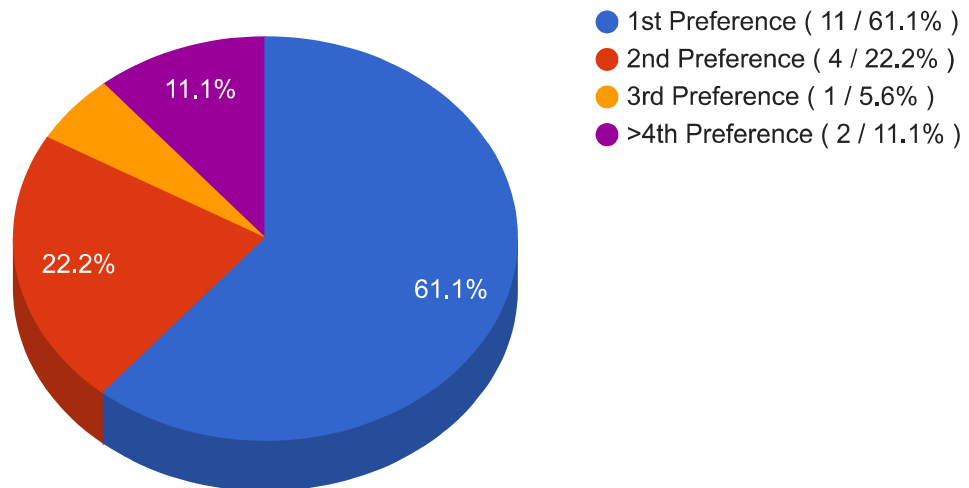

Total	80	54 (68 %)	26 (33 %)
--------------	----	-----------	-----------

Applicant Statistics - 2027 Endourology Fellowship Match

Visible to auditors

All Applicants By Type

Matched Applicants By Type

Unmatched Applicants By Type

Matches by Preference Selection - All Matched Applicants

Matches by Preference Selection - Chief Residents (US)

Matches by Preference Selection - Chief Residents (CAN)

Matches by Preference Selection - International Medical Students & Graduates

All Applicants By Ethnicity - Primary Ethnicity Only

Matched Applicants by Ethnicity - Primary Ethnicity Only

Program Statistics - 2027 Endourology Fellowship Match

Visible to auditors

Programs - Matched vs Unmatched