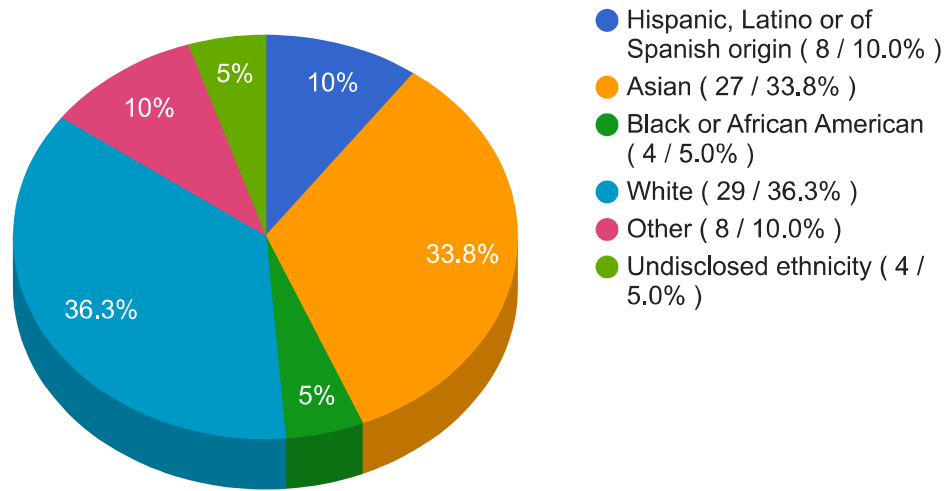

Matches by Preference Selection - All Matched Applicants

Matches by Preference Selection - Chief Residents (US)

Matches by Preference Selection - Chief Residents (CAN)

Matches by Preference Selection - International Medical Students & Graduates

All Applicants By Ethnicity - Primary Ethnicity Only

Matched Applicants by Ethnicity - Primary Ethnicity Only

Program Statistics - 2027 Endourology Fellowship Match

Visible to auditors

Programs - Matched vs Unmatched