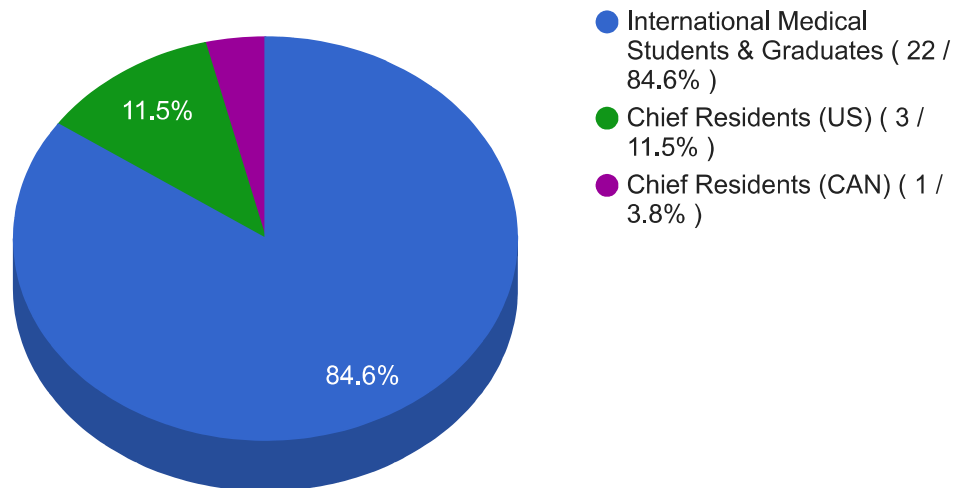

Total	80	54 (68 %)	26 (33 %)
--------------	----	-----------	-----------

Applicant Statistics - 2027 Endourology Fellowship Match

Visible to auditors

All Applicants By Type

Matched Applicants By Type

Unmatched Applicants By Type

Matches by Preference Selection - All Matched Applicants

Matches by Preference Selection - Chief Residents (US)

Matches by Preference Selection - Chief Residents (CAN)

Matches by Preference Selection - International Medical Students & Graduates