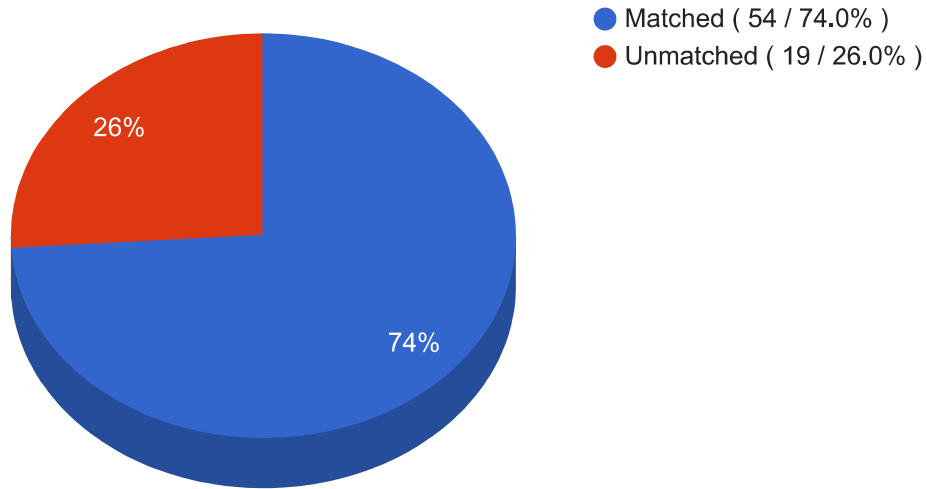

Matches by Preference Selection - All Matched Applicants

Matches by Preference Selection - Chief Residents (US)

Matches by Preference Selection - Chief Residents (CAN)

Matches by Preference Selection - International Medical Students & Graduates

All Applicants By Ethnicity - Primary Ethnicity Only

Matched Applicants by Ethnicity - Primary Ethnicity Only

Program Statistics - 2027 Endourology Fellowship Match

Visible to auditors

Programs - Matched vs Unmatched

Matches by Preference Selection - All Matched Programs